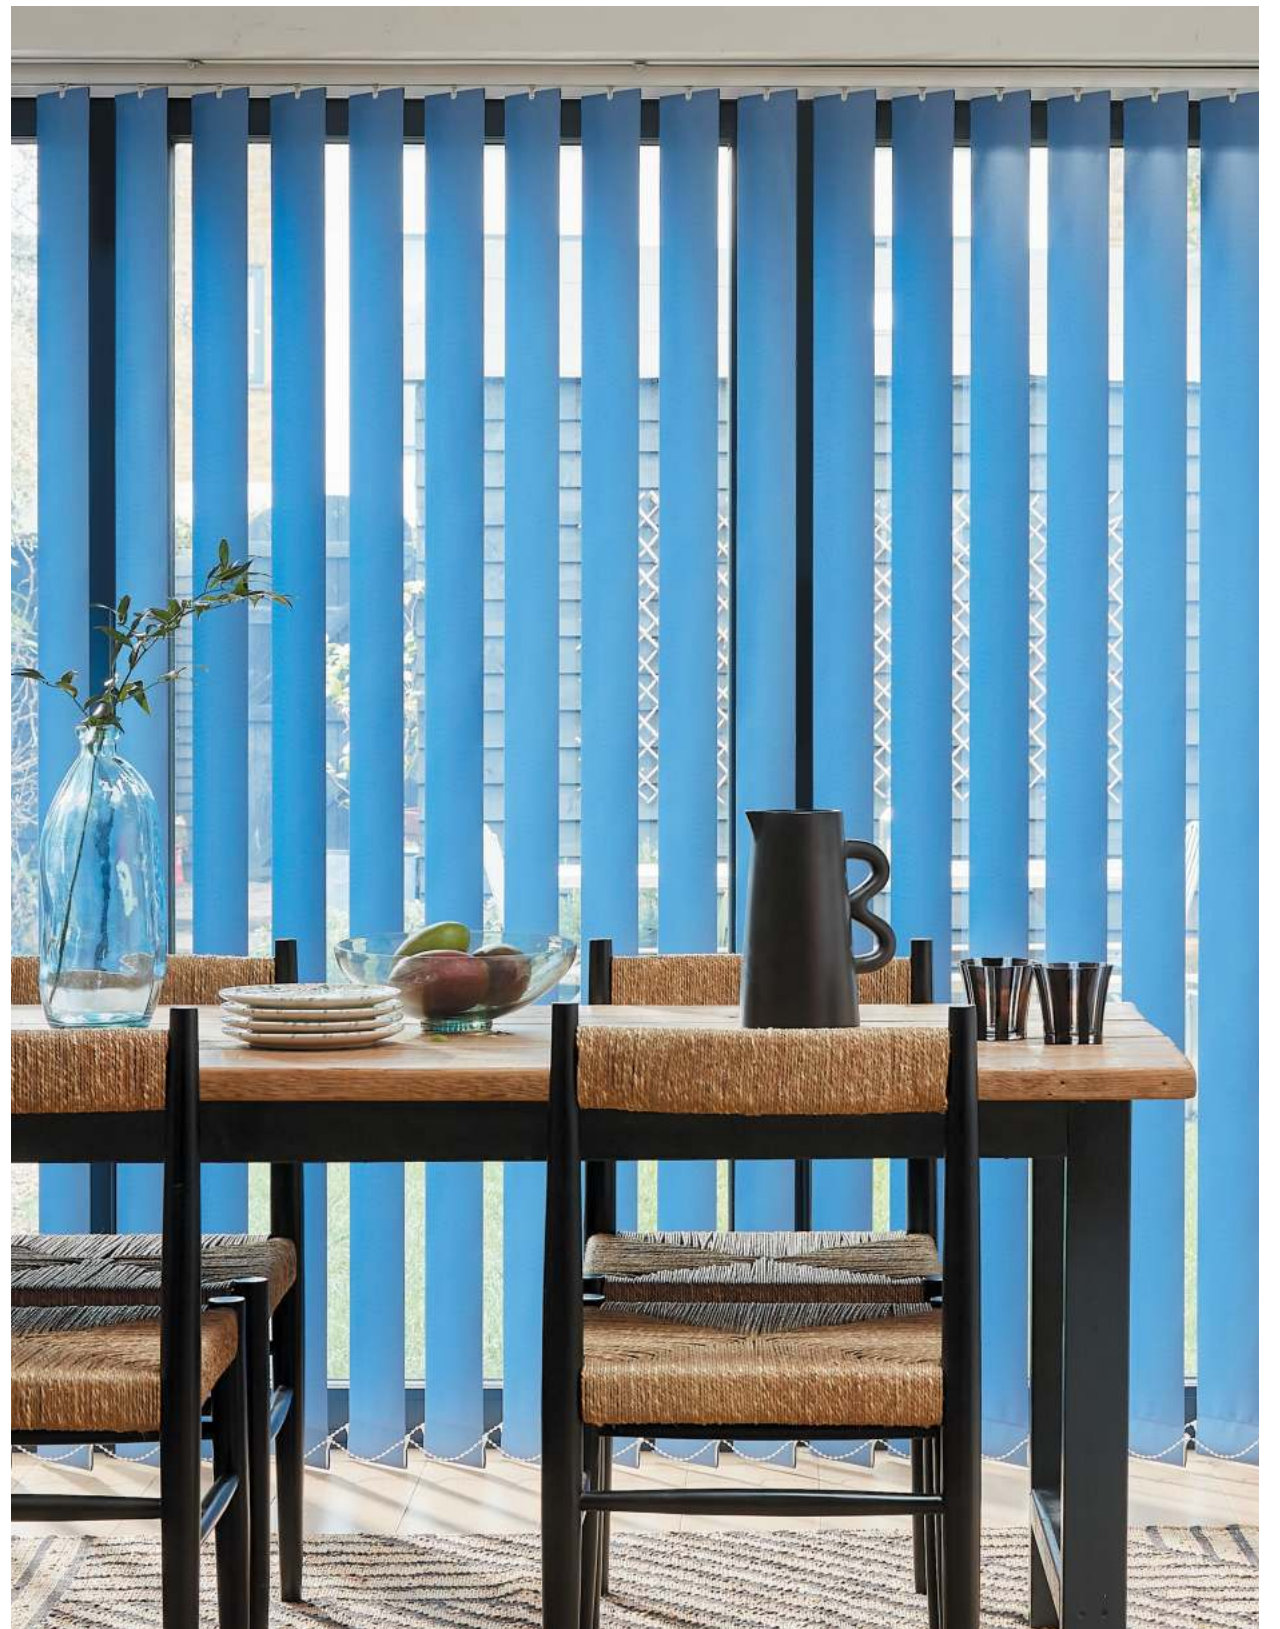

Palette FR Denim with 127mm louvres